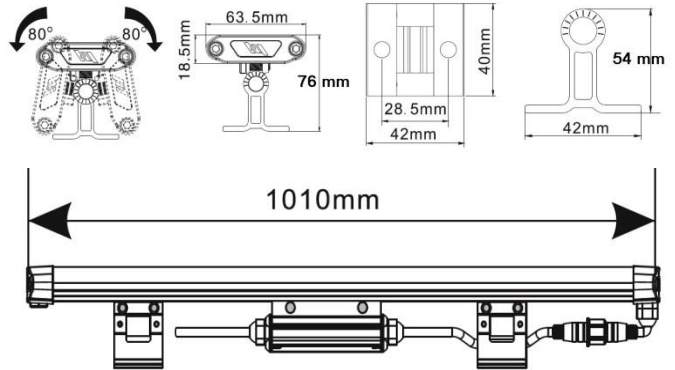

Synergy Linear Wallwash

Order Code: 805093103

Features

Folded roof linear LED wallwasher complete

- long-life LED
- low-current
- easy fixing
- waterproof IP65
- plain design
- IBL 3 year warranty on luminaire

Technical Data

Dimensions: (LxBxH)1010x76x63,5 mm

Material: extruded aluminium, tempered glass

Installation: ceiling with normal F-sign

Ambient Temperature: -20 - 50 °C

Colours: aluminium-grey - .93

Electrical Data

ECO-Dashboard

Lamp & photometric data

Lamp: 180 x 0,06W TopLED

Beam: 120°

Luminous colour: natural-white 5000K-7000K

Average light ON time (50%): 30.000 hrs

Contact

IBL Lighting GmbH
 Christenstr. 11
 40880 Ratingen
 Germany
 Tel: +49-2102- 94 20 66 0
 Fax: +49-2102- 94 20 66 6
 web: www.ibl.eu
 email: info@ibl.eu