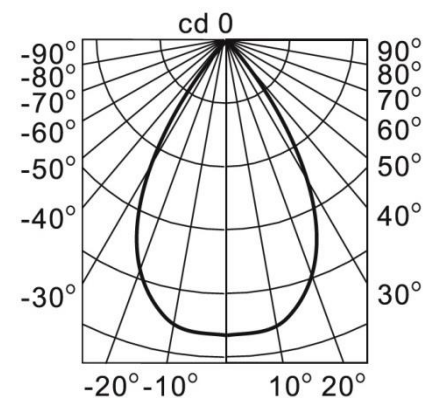

Technical Data

Dimensions: (LxBxH)1010x76x63,5 mm

Material: extruded aluminium, tempered glass

Installation: ceiling with normal F-sign

Ambient Temperature: -20 - 50 °C

Colours: aluminium-grey - .93

Electrical Data

ECO-Dashboard

Lamp & photometric data

Lamp: 180 x 0,06W TopLED

Beam: 120°

Luminous colour: natural-white 5000K-7000K

Average light ON time (50%): 30.000 hrs

Contact

IBL Lighting GmbH
 Christenstr. 11
 40880 Ratingen
 Germany
 Tel: +49-2102- 94 20 66 0
 Fax: +49-2102- 94 20 66 6
 web: www.ibl.eu
 email: info@ibl.eu